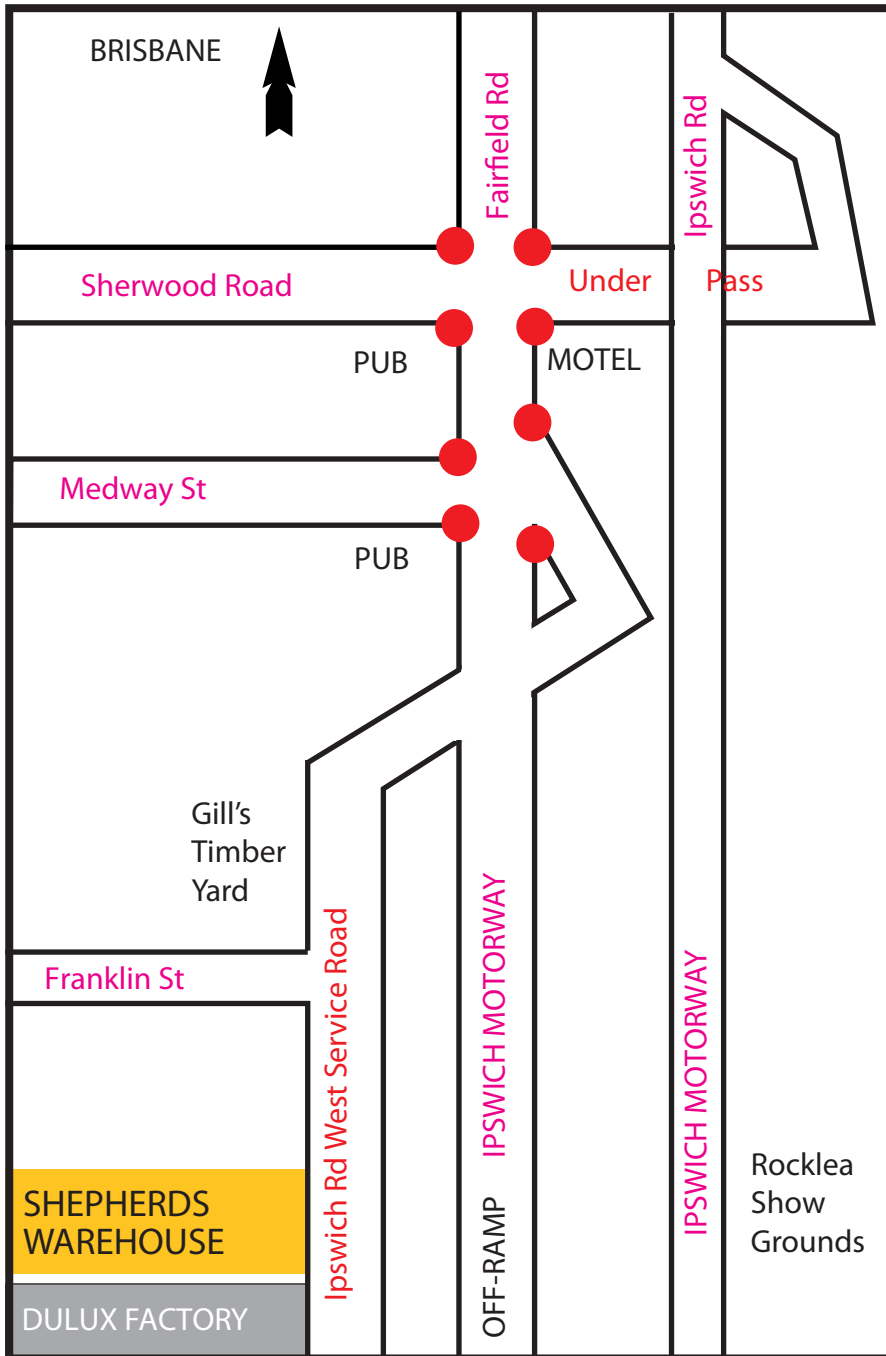

Warehouse

**1463
Ipswich Road
Rocklea**

Phone Number:

3277 7737

Fax number :

3277 7736

The warehouse is
only for the
receiving and
dispatch of stock,
and customer
pick ups.

Mon - Fri 8.00am to 4.00pm